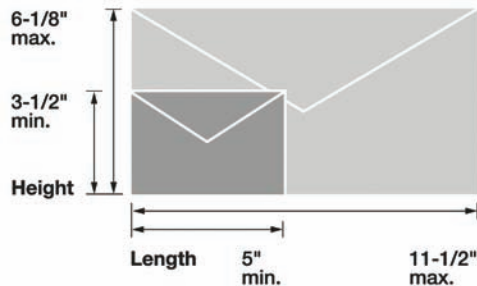

## Card Dimensions

Length	Minimum 5 inches	Maximum 6 inches
Height	3-1/2 inches	4-1/4 inches
Thickness	0.007 inch	0.016 inch

## Letter Dimensions

Length	Minimum 5 inches	Maximum 11-1/2 inches
Height	3-1/2 inches	6-1/8 inches
Thickness	0.007 inch	1/4 inch

## Flat Dimensions

Length	Minimum* 11-1/2 inches	Maximum 15 inches
Height	6-1/8 inches	12 inches
Thickness	1/4 inch	3/4 inch

\* Flats exceed at least one of these dimensions