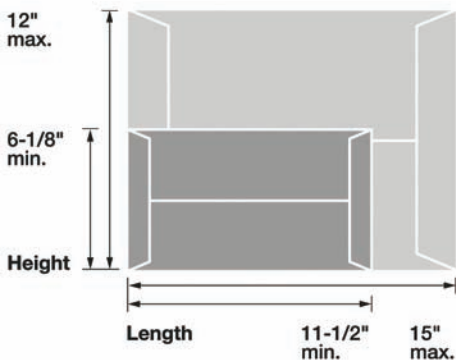

## Card Dimensions

Length	Minimum 5 inches	Maximum 6 inches
Height	3-1/2 inches	4-1/4 inches
Thickness	0.007 inch	0.016 inch

## Letter Dimensions

Length	Minimum 5 inches	Maximum 11-1/2 inches
Height	3-1/2 inches	6-1/8 inches
Thickness	0.007 inch	1/4 inch

## Flat Dimensions

Length	Minimum* 11-1/2 inches	Maximum 15 inches
Height	6-1/8 inches	12 inches
Thickness	1/4 inch	3/4 inch

\* Flats exceed at least one of these dimensions